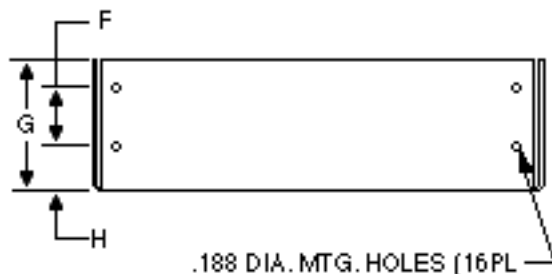

CC Case

Overall Size: 9.38" x 4.87" x 3.28"
238.25mm x 123.70mm x 83.31mm
Weight 7 lbs.

	INCH	mm
A	9.38	238.25
B	8.375	212.73
C	0.50	12.70
D	4.87	123.70
E	4.125	104.78
F	1.250	31.75
G	2.75	69.85
H	0.75	19.05
J	0.450	11.43