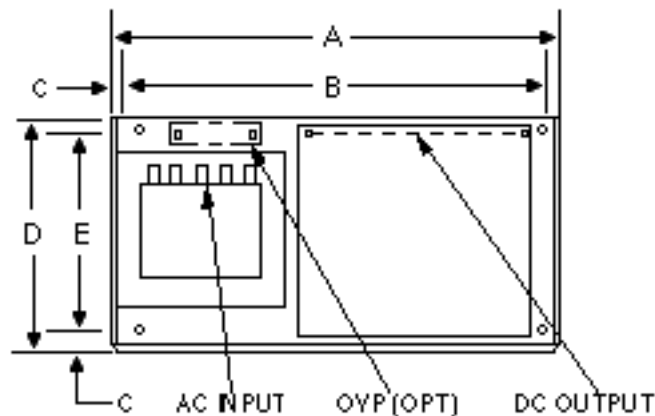

CC Case

Overall Size: 9.38" x 4.87" x 3.28"
238.25mm x 123.70mm x 83.31mm
Weight 7 lbs.

	INCH	mm
A	9.38	238.25
B	8.375	212.73
C	0.50	12.70
D	4.87	123.70
E	4.125	104.78
F	1.250	31.75
G	2.75	69.85
H	0.75	19.05
J	0.450	11.43