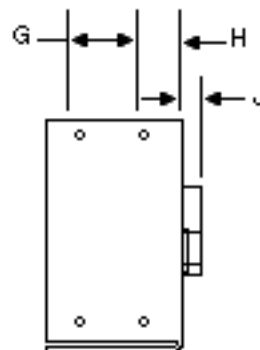

CC Case

Overall Size: 9.38" x 4.87" x 3.28"
238.25mm x 123.70mm x 83.31mm
Weight 7 lbs.

	INCH	mm
A	9.38	238.25
B	8.375	212.73
C	0.50	12.70
D	4.87	123.70
E	4.125	104.78
F	1.250	31.75
G	2.75	69.85
H	0.75	19.05
J	0.450	11.43